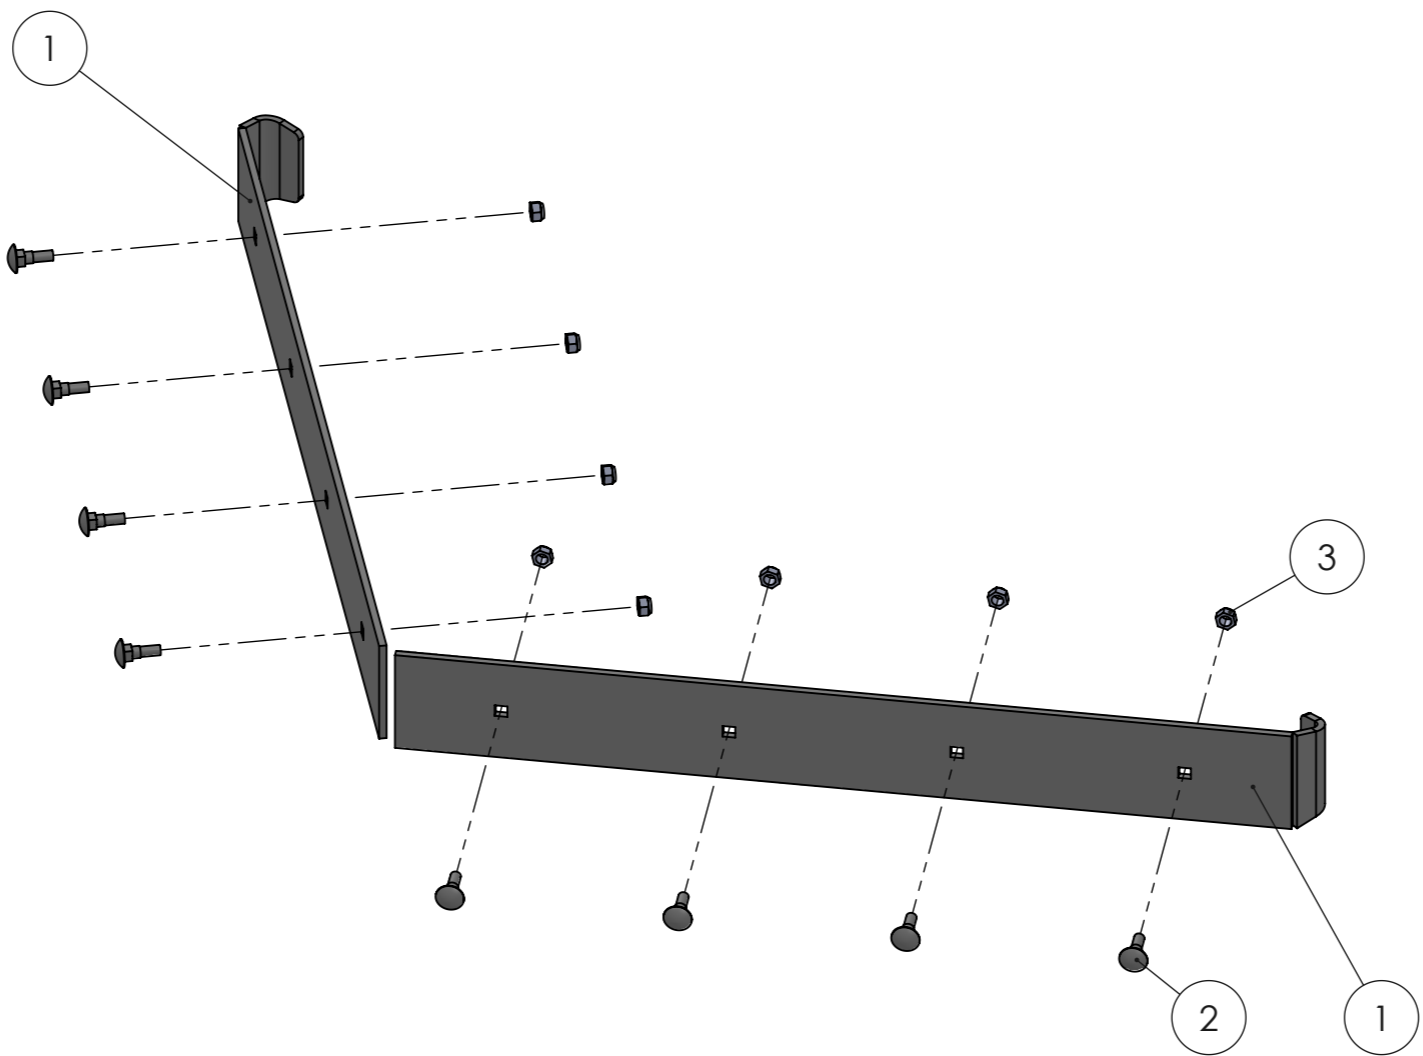

3000133 (NL2400L TASATERÄT)			
ITEM NO.	PART NUMBER	DESCRIPTION	QTY.
1	2500775	Tasaterä NL2400light hit HITS AUS	2
2	8352112	LUKKORUUVI DIN 603/10.9 M16X50 .	8
3	8352077	NYLOC MUTTERI M16 DIN 985 ZN .	8

STARK
by LAMETAL professional