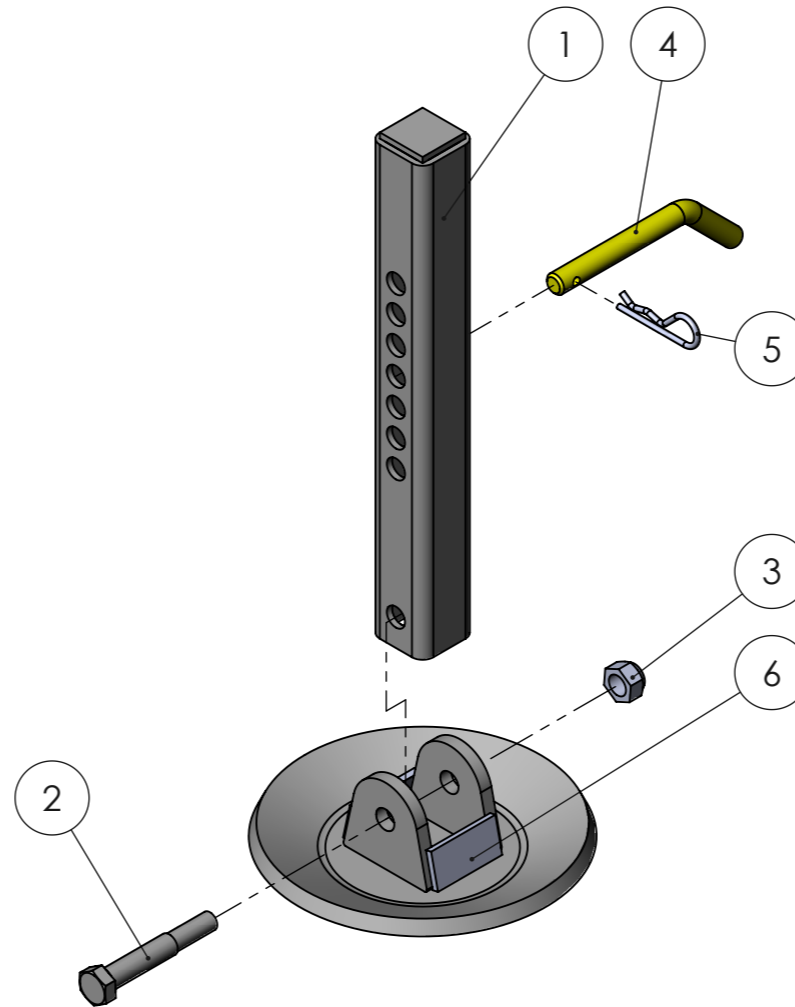

6001120 (Tassu light MODUULI)			
ITEM NO.	PART NUMBER	DESCRIPTION	QTY.
1	2500689	TASSUN VARSİ HİTSAUS	1
2	8352040	Kuusioruuvi 931/8.8zn M16x100 -805316 100 .	1
3	8352077	NYLOC MUTTERI M16 DIN 985 ZN .	1
4	4500880	TASSUN SOKKATAPPI PASS. .	1
5	8352136	Neulasokka Din 11024 B4 .	1
6	2500791	TASSUNLAUTANEN light 235mm HİTSAUS	1

STARK
by LAMETAL professional